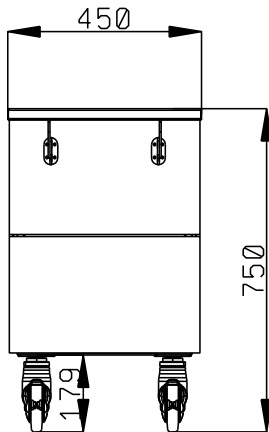

Short Form Specification

Item No. _____

Compact design, ideal for space saving environments. AISI 304 Foldable tray sliders on long sides. Unit mounted on 125 mm wheels 2 swivel and 2 with brakes. Top provides ample displaying or workspace surface. Sturdy body construction with laminated panelings on 4 sides. 750mm worktop height.

Main Features

- Perfect compact design makes it ideal for space saving environments.
- CB and CE certified by a third party notified body.
- Soft closing doors on operator side.
- Available options with online configurator: colors, tray sliders, overshelves, feet/wheels with desired diameter, height 750mm for kids.
- Glass insertions does not include any clamps and brackets making them very easy to clean.
- Top provides ample displaying or workspace surface.
- Optional plinth can be installed to cover the feet or the wheels.
- AISI 304 Tray slider in flush mounted stainless steel is installed on long sides and they can also be folded down to facilitate passage of the units through doorways.
- Ideal for servery lines without an operator.
- Unit mounted on 125 mm wheels 2 swivel and 2 with brakes.
- Food introduced at the correct temperature maintains its core temperature according to Afnor Standards.
- Available dimensions: 1, 2, 3, 4 GN.
- Thanks to the sleek, minimalist glass structure, food and dust does not get trapped and the cleaning is made easier.

Construction

- Top in AISI 304.
- Sturdy construction with laminated panelings on 4 sides.

APPROVAL: _____

Front

Side

Top

Key Information:

N° of doors:	1
322069 (F00N1KW00S)	
External dimensions, Width:	450 mm
External dimensions, Depth:	1180 mm
External dimensions, Height:	750 mm
Net weight:	41 kg
Shipping height:	780 mm
Shipping width:	490 mm
Shipping depth:	899 mm
Shipping volume:	0.34 m ³