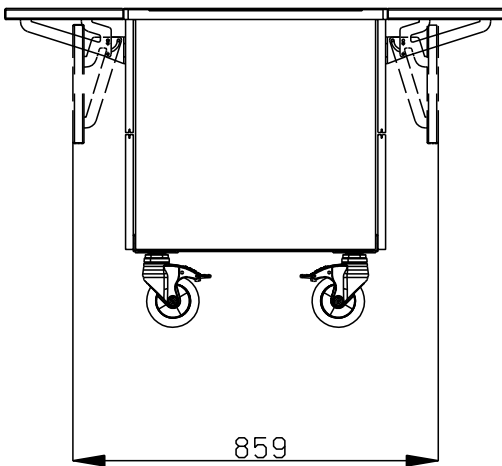

Short Form Specification

Item No. _____

Compact design, ideal for space saving environments. AISI 304 Foldable tray sliders on long sides. Unit mounted on 125 mm wheels 2 swivel and 2 with brakes. Top provides ample displaying or workspace surface. Sturdy body construction with laminated panelings on 4 sides. 750mm worktop height.

Main Features

- Perfect compact design makes it ideal for space saving environments.
- CB and CE certified by a third party notified body.
- Soft closing doors on operator side.
- Available options with online configurator: colors, tray sliders, overshelves, feet/wheels with desired diameter, height 750mm for kids.
- Glass insertions does not include any clamps and brackets making them very easy to clean.
- Top provides ample displaying or workspace surface.
- Optional plinth can be installed to cover the feet or the wheels.
- AISI 304 Tray slider in flush mounted stainless steel is installed on long sides and they can also be folded down to facilitate passage of the units through doorways.
- Ideal for servery lines without an operator.
- Unit mounted on 125 mm wheels 2 swivel and 2 with brakes.
- Food introduced at the correct temperature maintains its core temperature according to Afnor Standards.
- Available dimensions: 1, 2, 3, 4 GN.
- Thanks to the sleek, minimalist glass structure, food and dust does not get trapped and the cleaning is made easier.

Construction

- Top in AISI 304.
- Sturdy construction with laminated panelings on 4 sides.

APPROVAL: _____

Front

Side

Top

Key Information:

N° of doors:	1
322069 (F00N1KW00S)	
External dimensions, Width:	450 mm
External dimensions, Depth:	1180 mm
External dimensions, Height:	750 mm
Net weight:	41 kg
Shipping height:	780 mm
Shipping width:	490 mm
Shipping depth:	899 mm
Shipping volume:	0.34 m ³